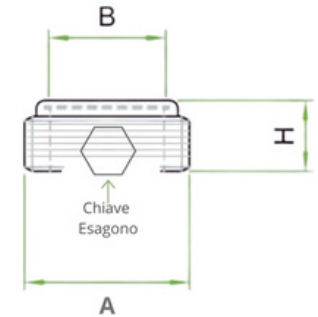

SPB

Silenziatore con pastiglia in bronzo sinterizzato ribattuta su base filettata in ottone chiave brugola.- Filettatura GAS-BSP .
Silencer with spherical sintered bronze tablet riveted on threaded base in key Allen brass. - GAS-BSP thread

Bronzo sinterizzato / Sintered bronze
AF 50 DIN 30 910 T2 CuSn10

Ottone / Brass
CW 614 N UNI EN 12164 CuZn39Pb

Unità di misura espressa in millimetri./ Unit of measurement expressed in millimeters.

Codice	Articolo	A	Chiave Esagono	B	H
600	SPB 1/8	1/8"	5	5,5	4,5
601	SPB 1/4	1/4"	6	8,0	6,0
602	SPB 3/8	3/8"	8	9,0	7,0
603	SPB 1/2	1/2"	10	12,0	9,0
604	SPB 3/4	3/4"	16	20,0	9,0
605	SPB 1	1"	20	25,0	10,0